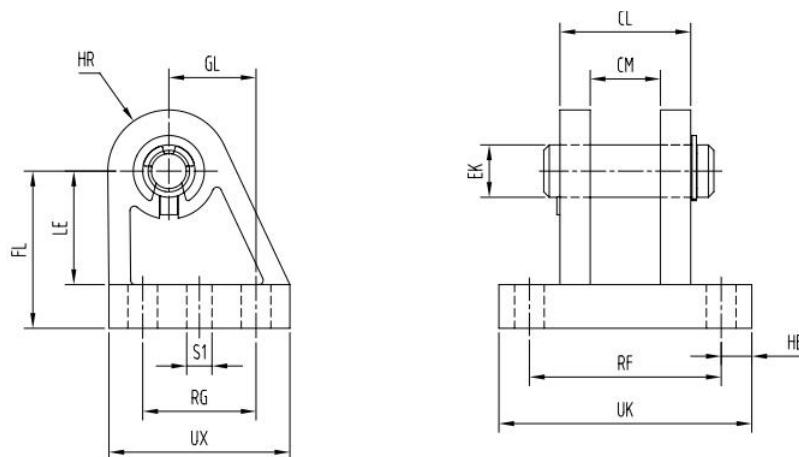

CBG Clevis foot

The pivot pin is secured against rotation with a spring pin.

Material: Spheroidal graphite cast iron

Type: CBG-32/40/50/63/80/100/125

Dimensions and Type

For diameter ϕ	CL	CM	EK ϕ	FL	GL	HB ϕ	LE	MR	RF	RG	S1 ϕ	UK	UX	Type
32	28	14.1	10	32	16	6.8	24	12	42	20	4.8	56	36	CBG-32
40	30	16.1	12	36	20	6.8	26	14	44	26	5.8	58	41.5	CBG-40
50	40	21.1	16	45	25	9.2	33	15	56	31	5.8	70	47	CBG-50
63	40	21.1	16	50	25	9	38	17	56	31	7.8	70	47	CBG-63
80	50	25.1	20	63	30	11	49	18	70	36	7.8	89	57	CBG-80
100	50	25.1	20	71	41	11	56	22	70	46	9.8	89	67.5	CBG-100
125	80	37.2	30	90	60	14	70	26	106	70	11.8	128	96	CBG-125